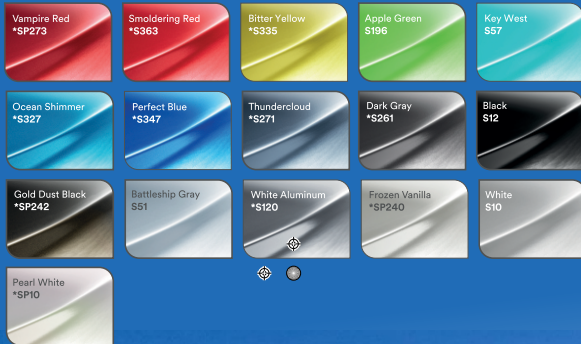

Create your own wave.

High Gloss

Gloss

Satin

Matte

Textures

Color Flips