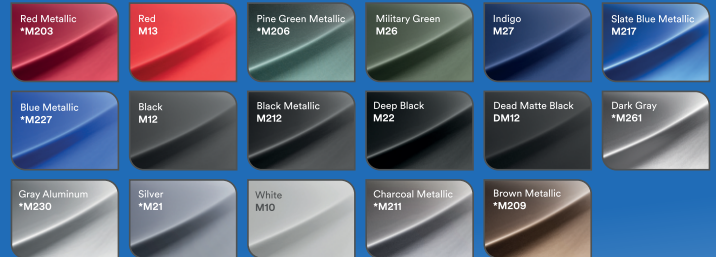

Create your own wave.

High Gloss

Gloss

Satin

Matte

Textures

Color Flips